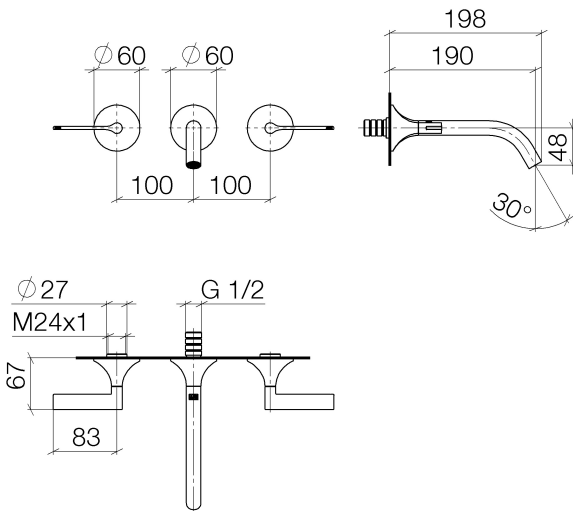

Sink - VAIA

Wall-mounted three-hole lavatory mixer without drain - polished chrome

Article number: 36 712 819-00 0010

- 7-1/2" Projection
- Rigid spout
- Round aerated stream
- Valve hole diameter 1-1/2"
- Spout hole diameter 1-5/8"
- Flanges, diameter 2-3/8"
- Water flow rate limited to max. 1.2 gpm
- lead-free
- (ADA)

polished chrome

Accessory is required for this item.

Dimensional drawing

Sink - VAIA

Wall-mounted three-hole lavatory mixer without drain - polished chrome

Article number: 36 712 819-00 0010

All dimensions in mm / inch = mm x 0,0394

Flow rate chart

Sink - VAIA

Wall-mounted three-hole lavatory mixer without drain - polished chrome

Article number: 36 712 819-00 0010

Other surface finishes

platinum matte

36 712 819-06 0010

Dark Brass matte

Required article

35 707 970-90 0010

Rough for wall-mounted faucet spout in center -

35 712 970-90 0010

Rough for wall-mounted faucet flexible positioning -

Spare parts list

Number	Item Number	Designation	Number of units
--------	-------------	-------------	-----------------