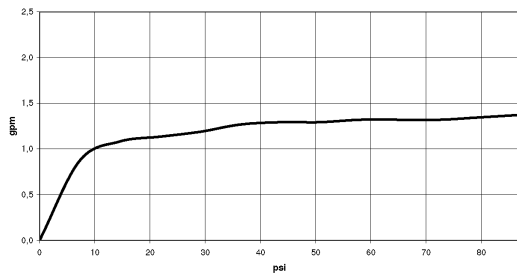

Sink - VAIA

Wall-mounted three-hole lavatory mixer without drain - polished chrome

Article number: 36 712 819-00 0010

All dimensions in mm / inch = mm x 0,0394

Flow rate chart